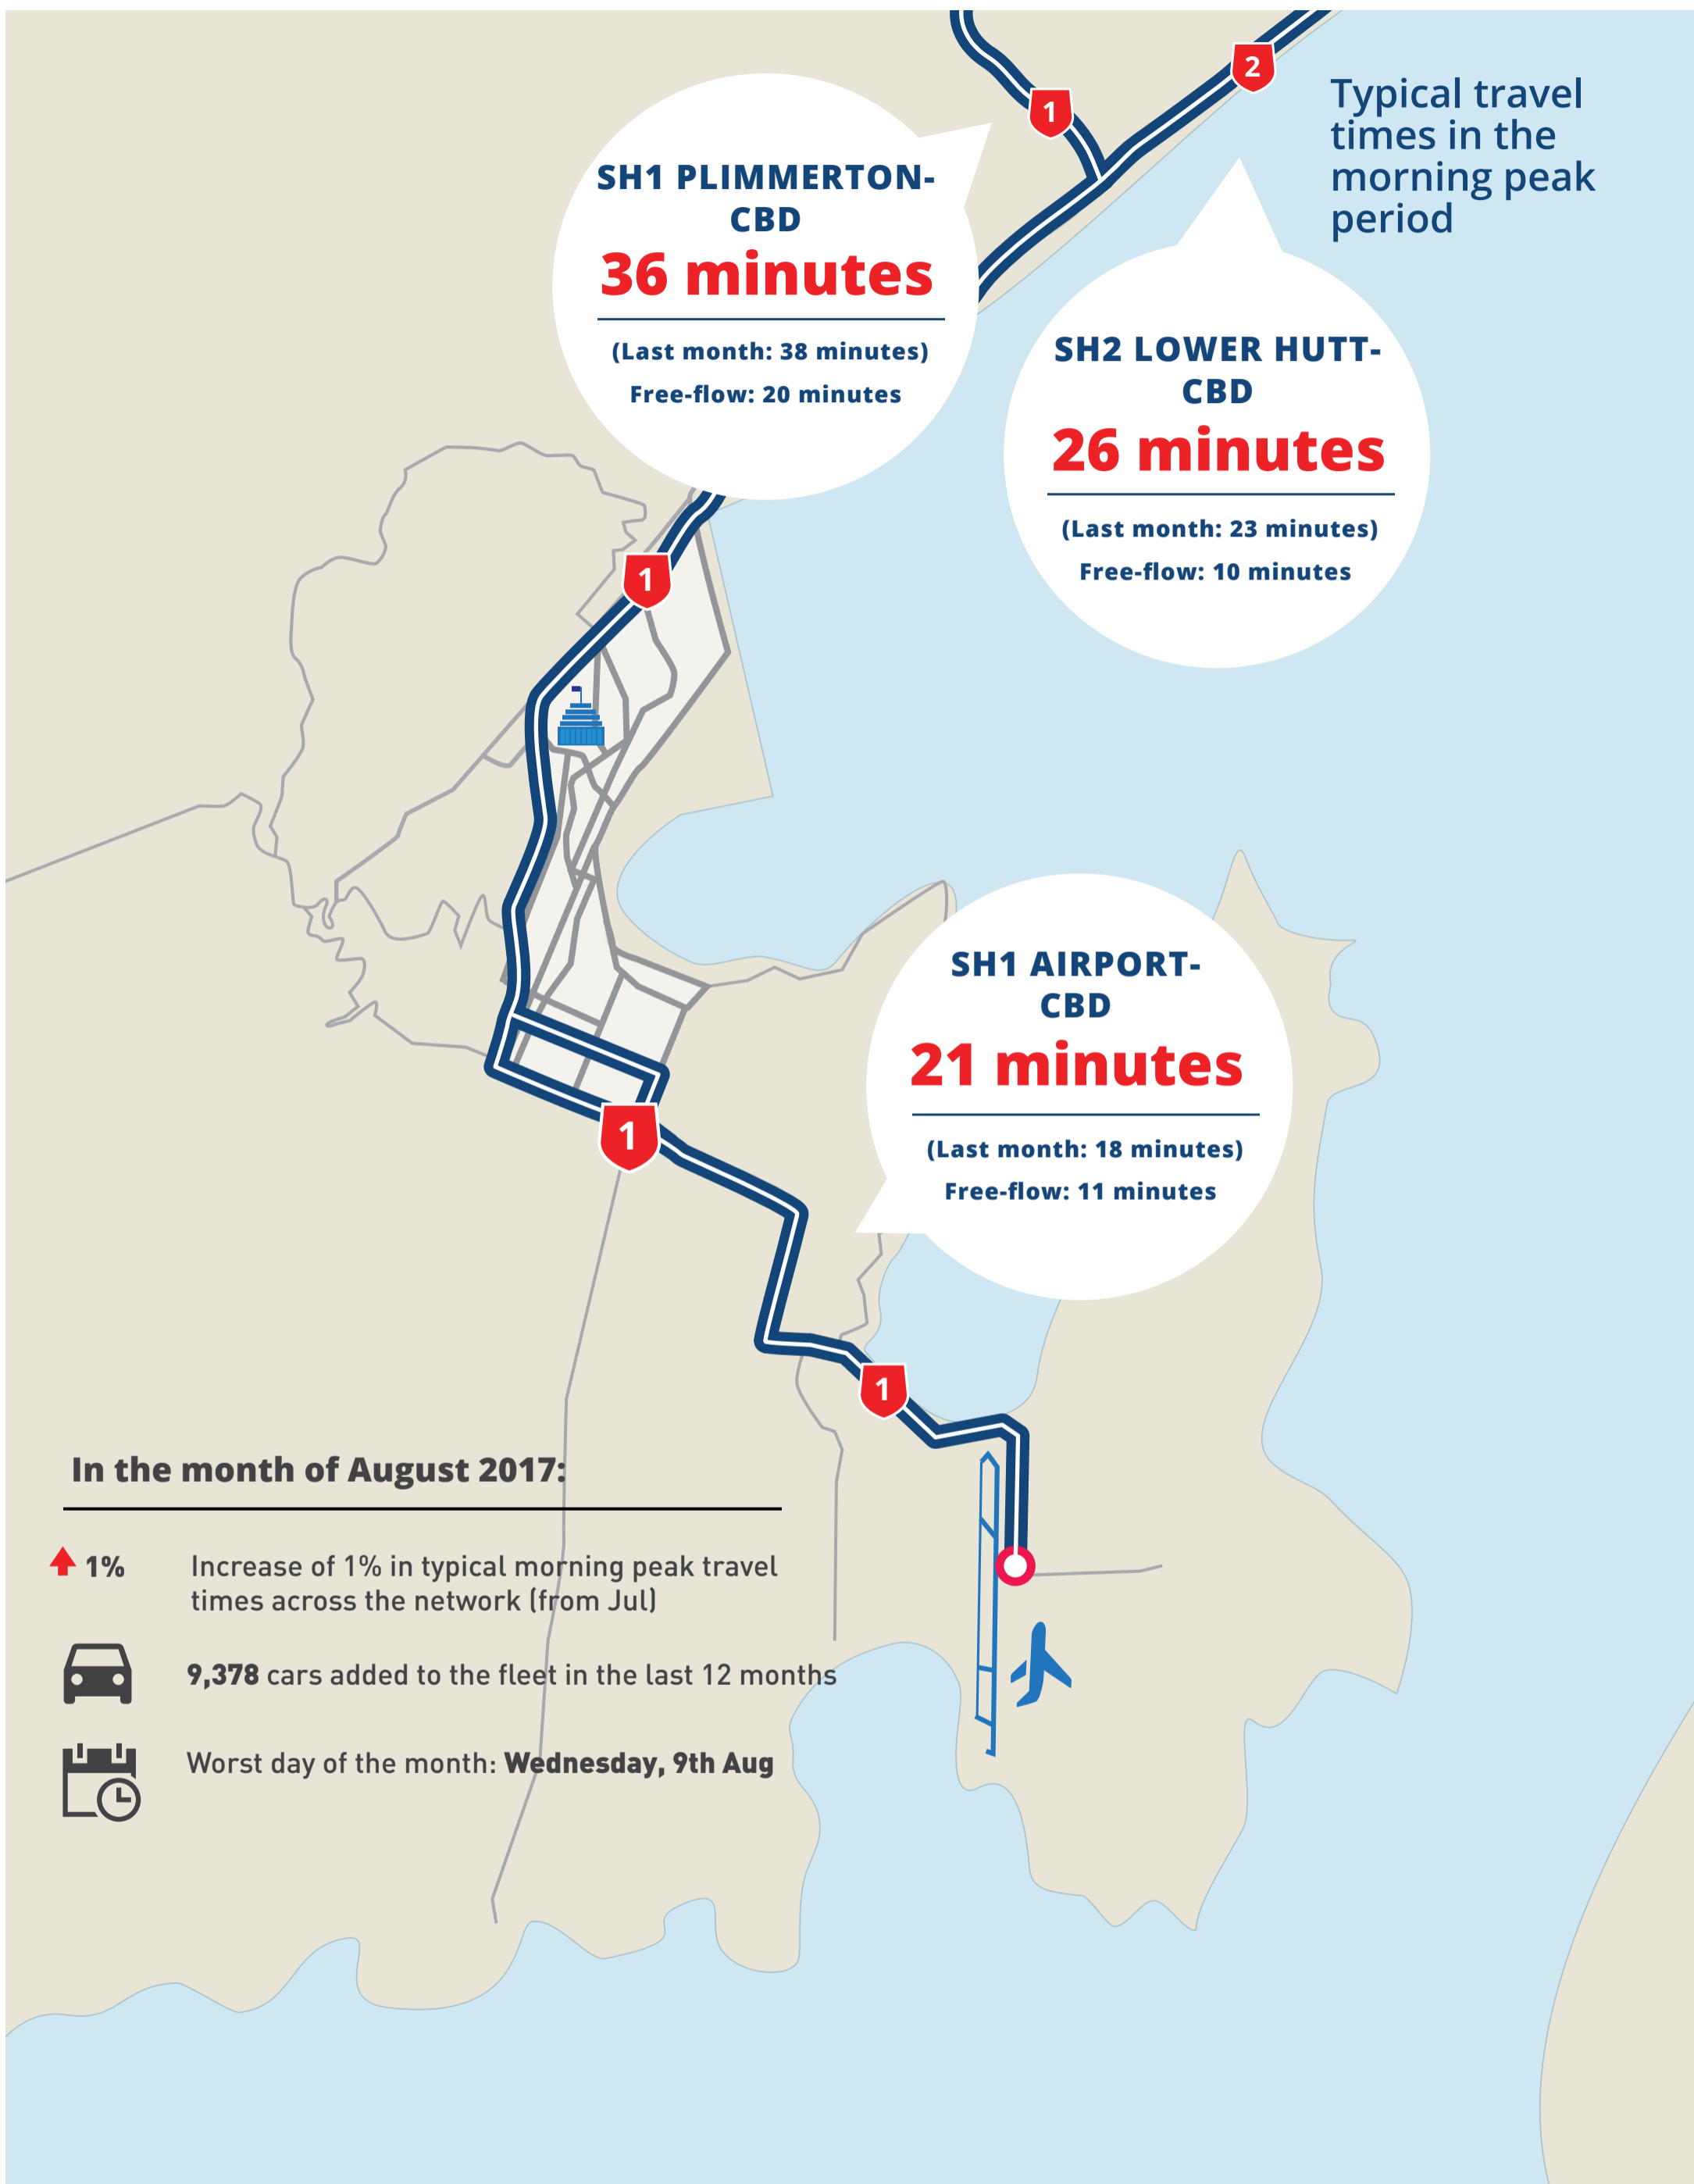

# AA monthly congestion report: August 2017

## In the month of August 2017:

-  **1%** Increase of 1% in typical morning peak travel times across the network (from Jul)
-  **9,378** cars added to the fleet in the last 12 months
-  Worst day of the month: **Wednesday, 9th Aug**