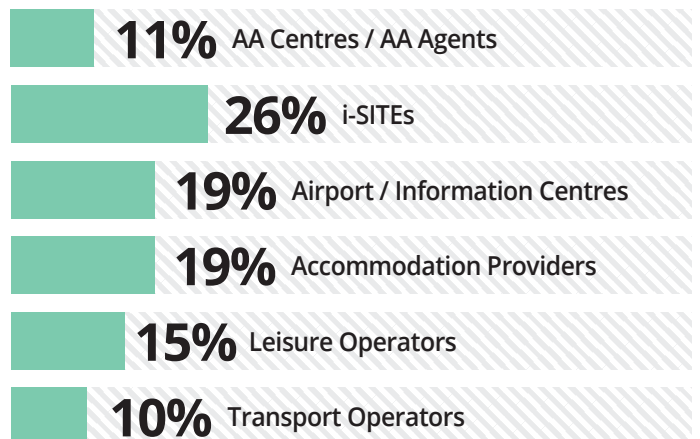

## PRICING

**ADVERTISING RATES**  
(exclusive of GST)

ADVERTISEMENT SIZE	PRICE*
Full Panel	\$4,100
Half Panel	\$2,450
Quarter Panel	\$1,430

Our popular Touring Map is the ultimate in relevant, concise travel information for holidaymakers planning to hit the open road.

## WHERE IS OUR TOURING MAP DISTRIBUTED?\*

\*Average 2017